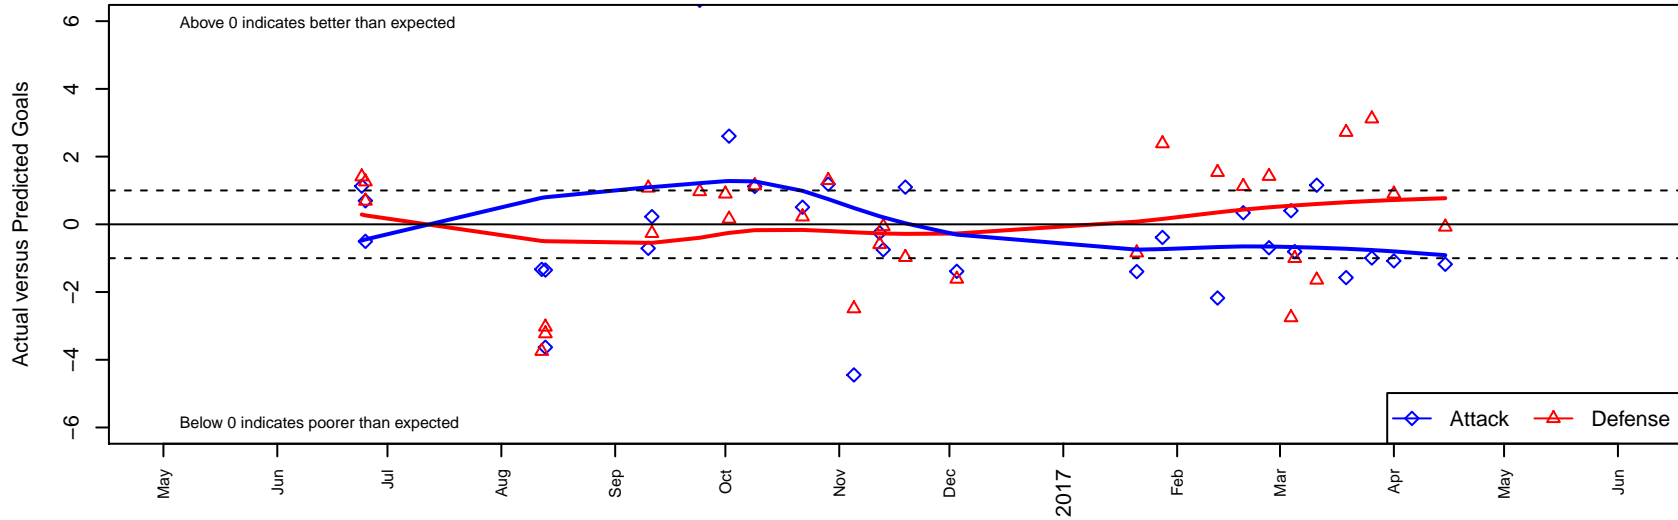

Whatcom Rangers Blue B05

Whatcom FC Rangers
 Bellingham, WA
 B05 total strength=558
 attack=0.59 defense=0.32
 fall league = RCL B05 Div 5 9Aside
 spr league = Win RCL B05 Div 4

alt names used:
 17 Rangers U12 Blue
 06 Rangers B05 Blue
 Whatcom FC Rangers – BU05 Blue
 Whatcom FC Rangers – BU05 Blue
 Whatcom FC Rangers – BU05 Blue

Venues played:
 2016 Baker Blast COPA U12
 2016 Pacific Coast Challenge U12
 2016 RCL B05 Div 5 9Aside
 2016 Win RCL B05 Div 4
 2016 WYS Presidents Cup B05 Division 1

Whatcom Rangers Blue B05
 Dots are actual minus expected GF (blue circles) and GA (red triangles).
 Blue line is smoothed change in attack strength. Red is smoothed change in defense strength.

**attack and defense variance (black dot)
relative to other teams
and top 10 in region**

**attack and defense rating
relative to others at age
and all opponents in last 13 months**

Performance relative to 13 month average