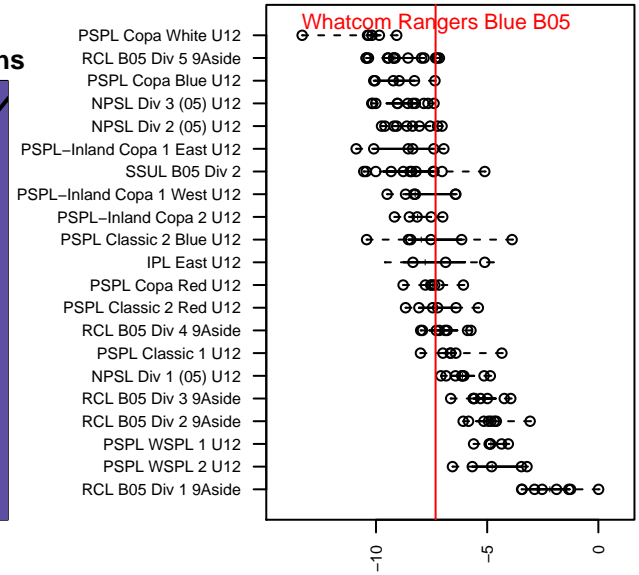

Whatcom Rangers Blue B05

Whatcom FC Rangers
 Bellingham, WA
 B05 total strength=558
 attack=0.59 defense=0.32
 fall league = RCL B05 Div 5 9Aside
 spr league = Win RCL B05 Div 4

alt names used:
 17 Rangers U12 Blue
 06 Rangers B05 Blue
 Whatcom FC Rangers – BU05 Blue
 Whatcom FC Rangers – BU05 Blue
 Whatcom FC Rangers – BU05 Blue

Venues played:
 2016 Baker Blast COPA U12
 2016 Pacific Coast Challenge U12
 2016 RCL B05 Div 5 9Aside
 2016 Win RCL B05 Div 4
 2016 WYS Presidents Cup B05 Division 1

Whatcom Rangers Blue B05
 Dots are actual minus expected GF (blue circles) and GA (red triangles).
 Blue line is smoothed change in attack strength. Red is smoothed change in defense strength.

**attack and defense variance (black dot)
relative to other teams
and top 10 in region**

**attack and defense rating
relative to others at age
and all opponents in last 13 months**

Performance relative to 13 month average